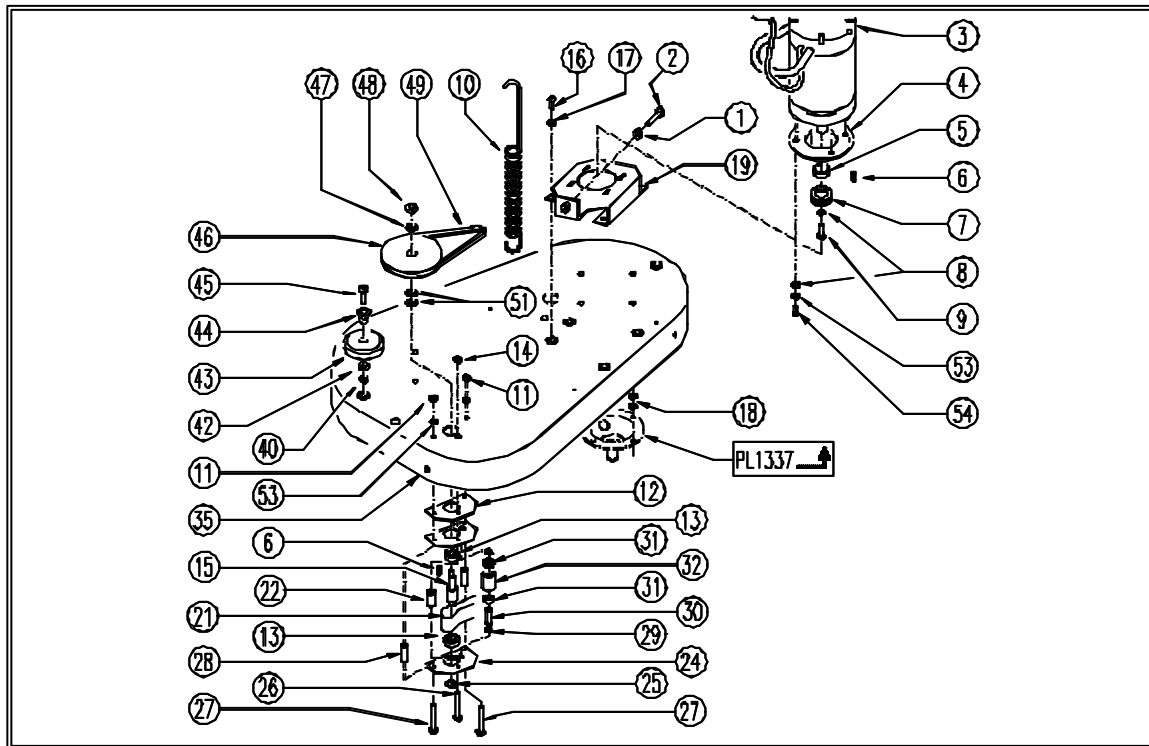

← Back 1 page

SK 24 AUTOMATIC SCRUBBER CODE: pl1455 ab SN from 01C000

SK 24 AUTOMATIC SCRUBBER CODE: pl1455 ab SN from 01C000

REF.	CODE	DESCRIPTION	QTY
1	SL05004	NUT	1
2	SL04164	SCREW	1
3	SL02099	MOTOR	1
4	SL09648	FLANGE	1
5	SL07536	SPACER	1
6	SL11010	TANG / TONGUE	2
7	SL10049	PULLEY	1
8	SL06039	WASHER	5
9	SL04135	SCREW	1
10	SL13082	SPRING	1
11	SL05088	NUT	2
12	SL03541	GASKET	1
13	SL12029	BEARING	2
14	SL05017	NUT	1
15	SL07190	SHAFT	1
16	SL04039	SCREW	4
17	SL06093	WASHER	4
18	SL06022	WASHER	8
19	SL39127	SUPPORT	1
21	SL16042	BELT	1
22	SL07545	SPACER	1
24	SL39053	PLATE	2

Next page →