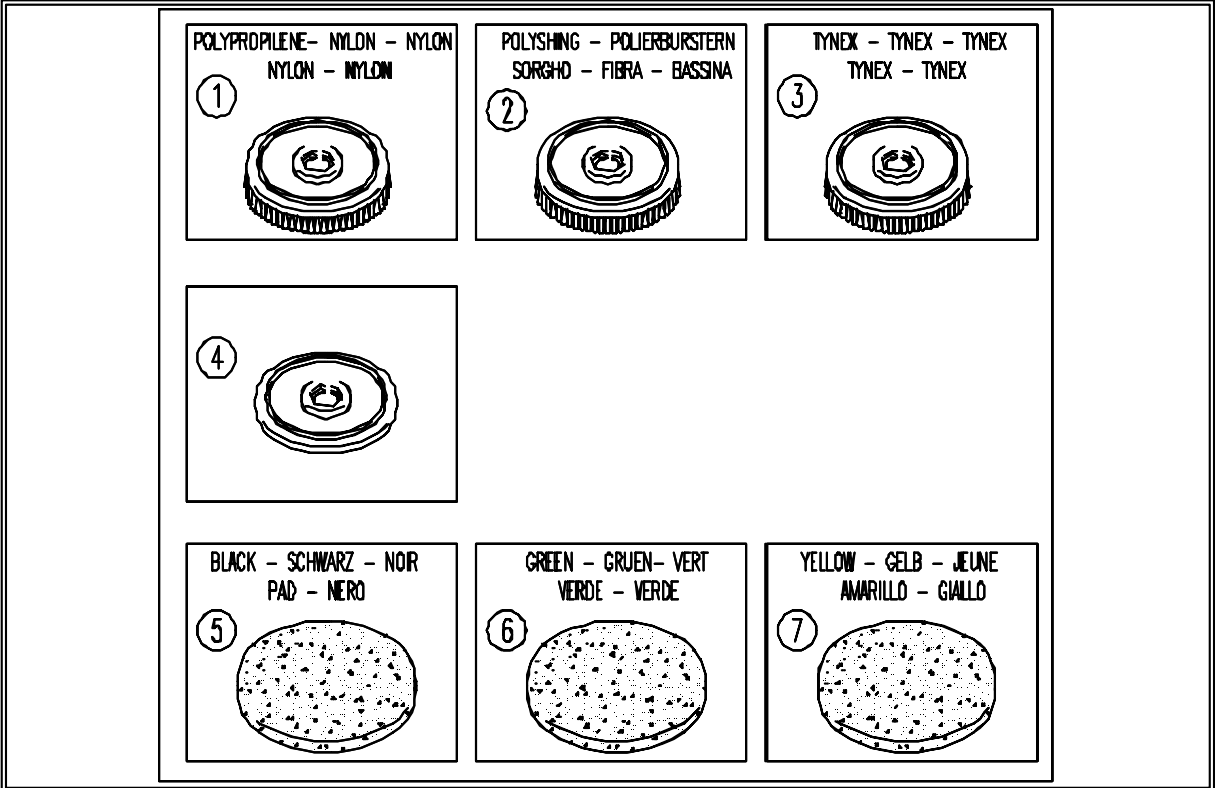

Next page →

← Back 1 page

SK 24 AUTOMATIC SCRUBBER CODE: pl1346 ae SN from 02A200			
REF.	CODE	DESCRIPTION	QTY
28	SL03536	WASHER	2
29	SL18257-L	SCREW	1
30	SL18256	ARTICULATION	1
31	SL39171	LEVER	1
33	SL06031	WASHER	1
34	SL04341	SCREW	1
35	SL39091	ROD	1
36	SL11113	SEEGER	1
37	SL18109	REDUCTION	1
39	SL06041	WASHER	2
40	SL19113-1	HOSE	1
41	SL03577	CLAMP	1
42	SL06015	WASHER	3
44	SL03526	FILTER	1
45	SL03543	GASKET	1
46	SL18395	KNOB	1
47	SL17491-1	LEVER	1
48	SL14063	CLAMP	1
49	SL13118	DUCT LOCK	1
50	SL04135	SCREW	2
52	SL18193	UNION / CONNECTOR	1
53	SL04170	INSERT	2
54	SL18150	UNION / CONNECTOR	2
55	SL14109	CLAMP	2
56	SL18405	FILTER	1

← Back 1 page

SK 24 AUTOMATIC SCRUBBER CODE: pl1457 aa SN from 01B600

REF.	CODE	DESCRIPTION	QTY
1	AL02450	POLYPROPYLENE BRUSH	
2	AL02451	POLYSHING BRUSH	
3	AL02452	TYNEX BRUSHES	
4	AL02453	PAD DRIVER	
5	AL03310	STRIPPING PAD (BLACK)	
6	AL03316	STRIPPING PAD (GREEN)	
7	AL03317	STRIPPING PAD (YELLOW)	