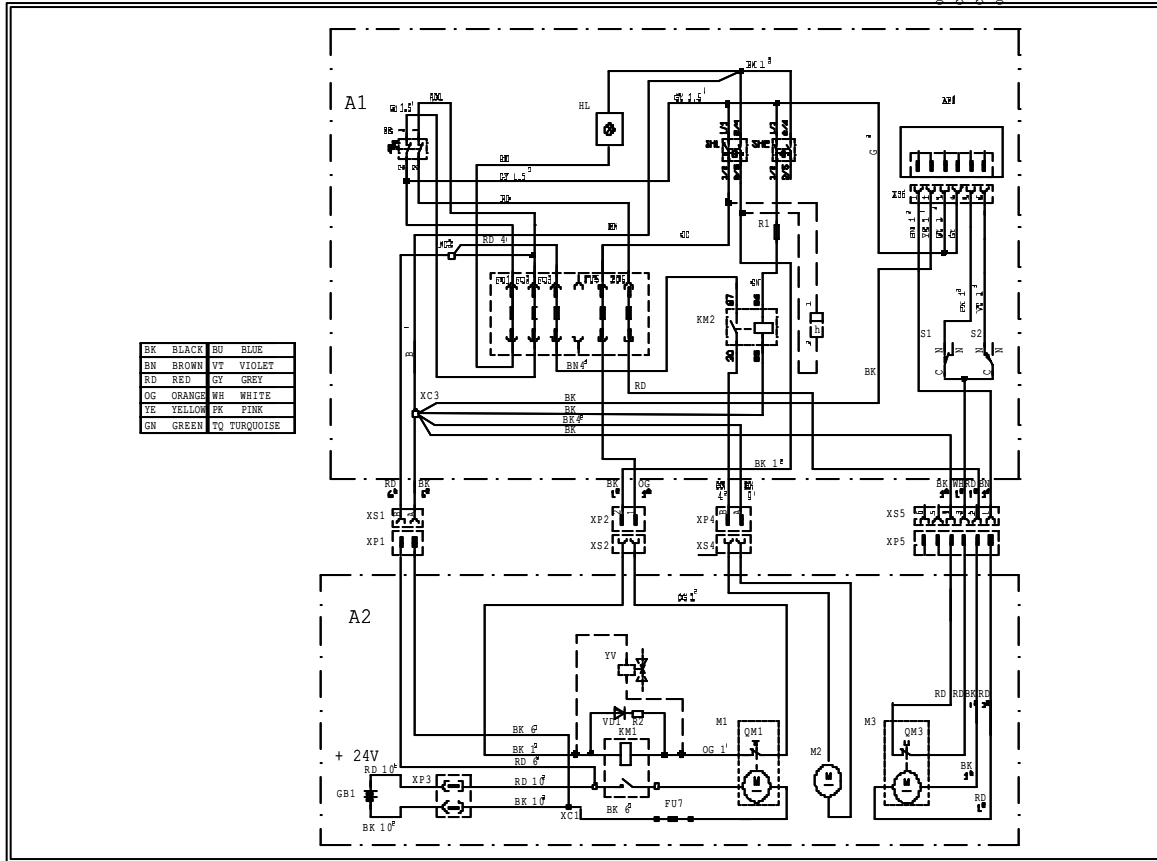

← Back 1 page

SK 24 AUTOMATIC SCRUBBER CODE: wd27193 ac SN from 02A000

SK 24 AUTOMATIC SCRUBBER CODE: wd27193 ac SN from 02A000

REF.	CODE	DESCRIPTION	QTY
AP1	SL23731-2	GEARCASE / BOARD	
FU1	SL23144	FUSIBLE	
FU2	SL23148	FUSIBLE	
FU3	SL23148	FUSIBLE	
FU5	SL23144	FUSIBLE	
FU6	SL23148	FUSIBLE	
FU7	SL23696	FUSIBLE	
GB1		BATERÍA	
HL	SL23031	INDICADOR	
KM1	SL23001	TELERRUPTOR	
KM2	SL23719	RELAY	
M1	SL02099	MOTOR	
M2	SL02303-J	MOTOR	
M3	SL02202	MOTOR	
QM1		THERMAL PROTECTION	
QM3		THERMAL PROTECTION	
R1	SL23734	RESISTANCE	
R2	SL23899	RESISTANCE	
S1	SL23109	MICROSWITCH	

Next page →