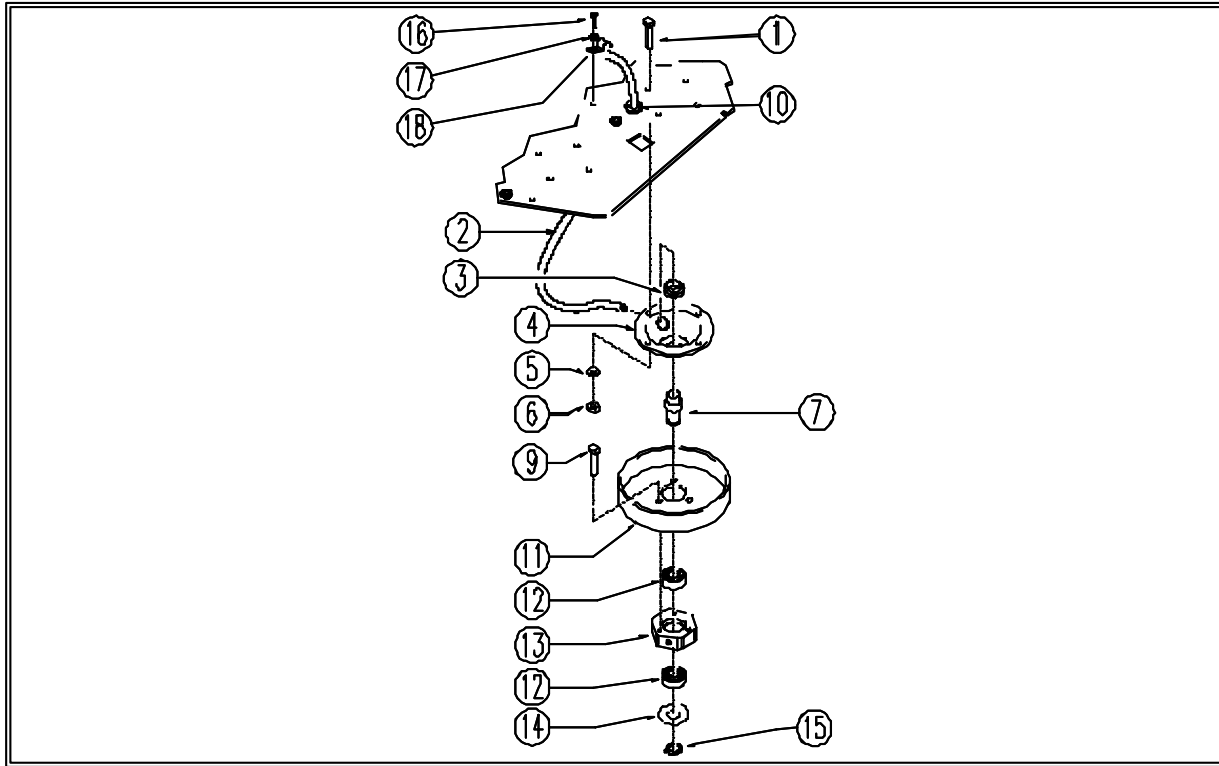

← Back 1 page

SK 24 AUTOMATIC SCRUBBER CODE: p11337 ac SN from 01K199

SK 24 AUTOMATIC SCRUBBER CODE: p11337 ac SN from 01K199

REF.	CODE	DESCRIPTION	QTY
1	SL04105	SCREW	8
2	SL19329	HOSE	2
3	SL05049	NUT	2
4	SL09920	FLANGE	2
5	SL06003	WASHER	8
6	SL05039	NUT	8
7	SL07535	PIN	2
9	SL04119	SCREW	6
10	SL23694	FAIRLEAD	2
11	SL10047	PULLEY	2
12	SL12025	BEARING	4
13	SL14175	HEXAGON	2
14	SL03247	GUARD	2
15	SL11096	SEEGER	2
16	SL04079	SCREW	2
17	SL06031	WASHER	2
18	SL23381	CLAMP	2