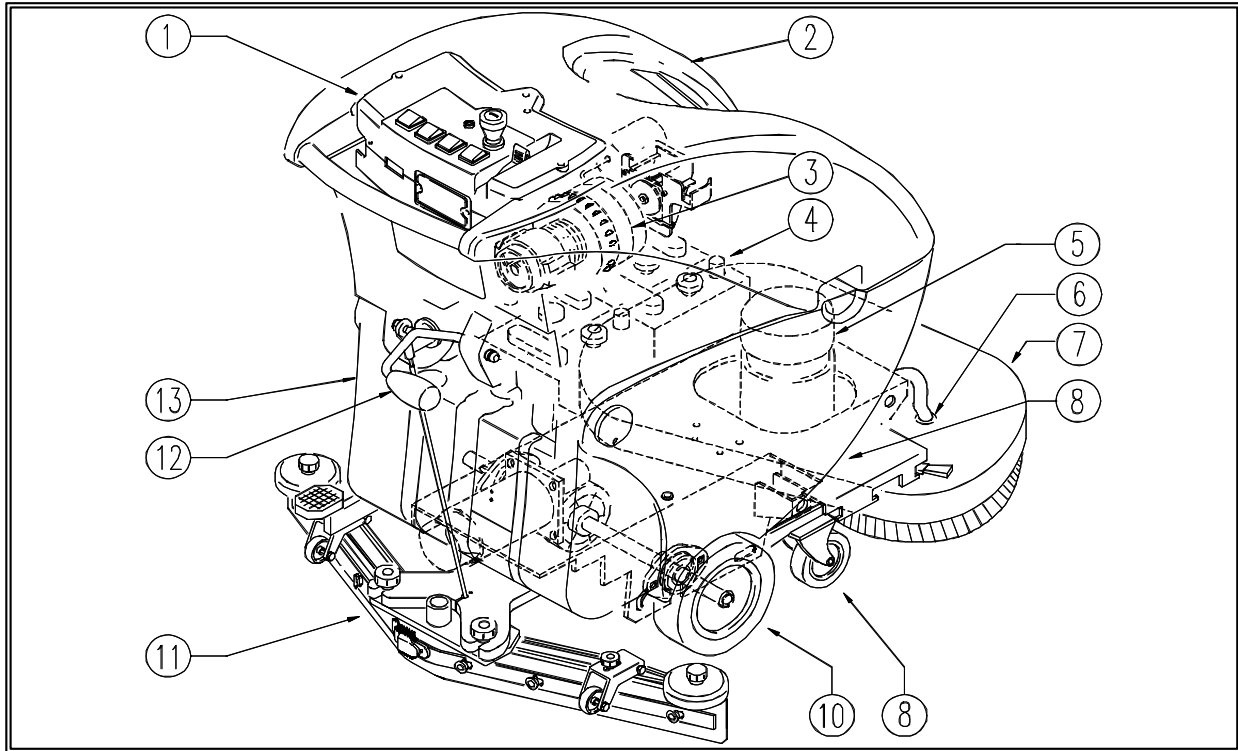

Click on icon to return to this page.

← Back 1 page

SK 24 AUTOMATIC SCRUBBER CODE: PF02270NTG-4 aa SN from 01E635

REF.	CODE	DESCRIPTION	QTY
1	PL1340	CONTROL PANEL	
2	PL1012	TANK	
3	PL1001	SUCTION UNIT	
4	PL1347	ELECTRIC UNIT	
5	PL1455	HEAD: MOTOR	
6	PL1337	HEAD: AXLE PULLEY	
7	PL1456	HEAD: FLAP	
8	PL1341	FRAME - TRANSPORT SYSTEM	
10	PL1343	DRIVE UNIT	
11	PL1010	SQUEEGEE	
12	PL1345	SQUEEGEE SUPPORT	
13	PL1346	TANK	
15	PL1457	BRUSHES	
16	PL1339N	EXTERNAL PARTS	
17	PL1458N	PACKING	
	WD27193	ELEC. WIRING DIAGRAM	
	WD27193-1	ELEC. SCHEMATIC DIAGRAM	