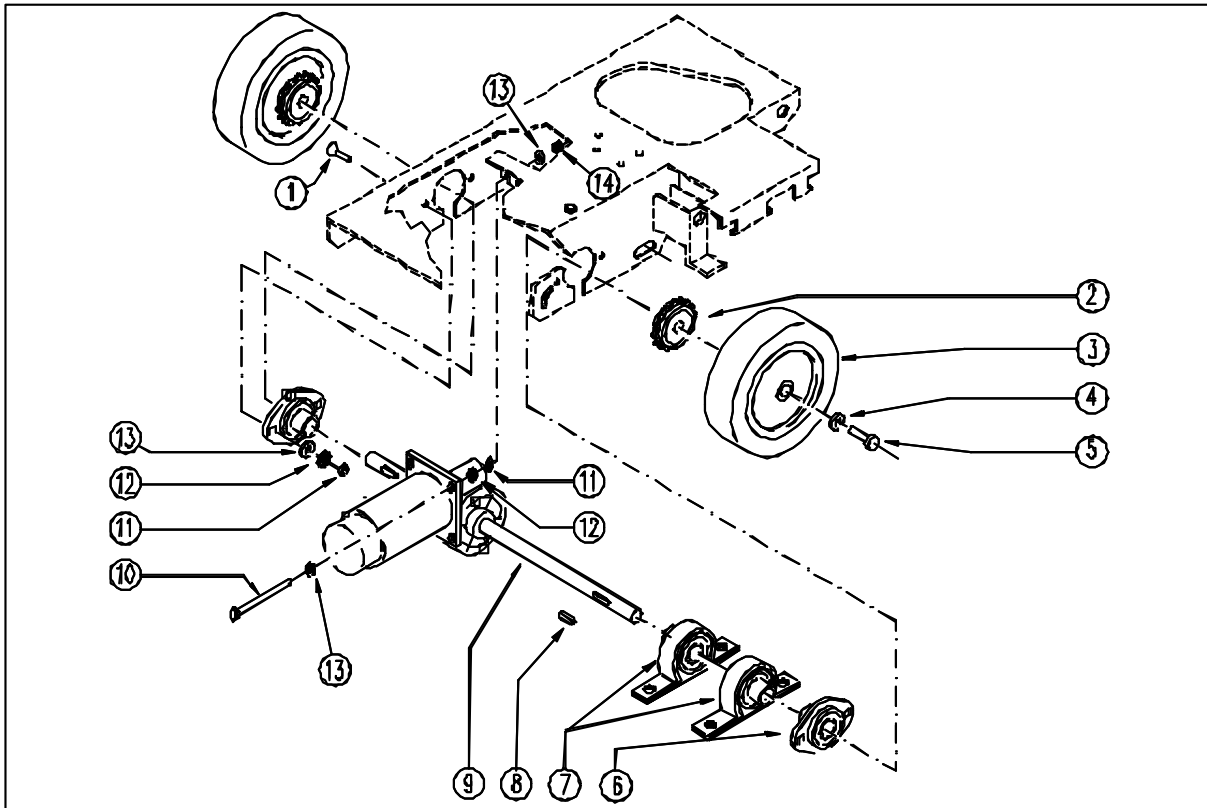

← Back 1 page

SK 24 AUTOMATIC SCRUBBER CODE: pl1343 aa SN from 00G056

SK 24 AUTOMATIC SCRUBBER CODE: pl1343 aa SN from 00G056

REF.	CODE	DESCRIPTION	QTY
1	SL04339	SCREW	4
2	GR12011	BEARING	2
3	SL08033	WHEEL	2
4	SL06025	WASHER	2
5	SL04077	SCREW	2
6	SL12022	FLANGE	2
7	SL12070	SUPPORT	2
8	SL11034	TANG / TONGUE	2
9	SL02202	MOTOR - SHAFT	1
10	SL04194	SCREW	1
11	SL05017	NUT	5
12	SL06023	WASHER	5
13	SL06022	WASHER	7
14	SL05041	NUT	1