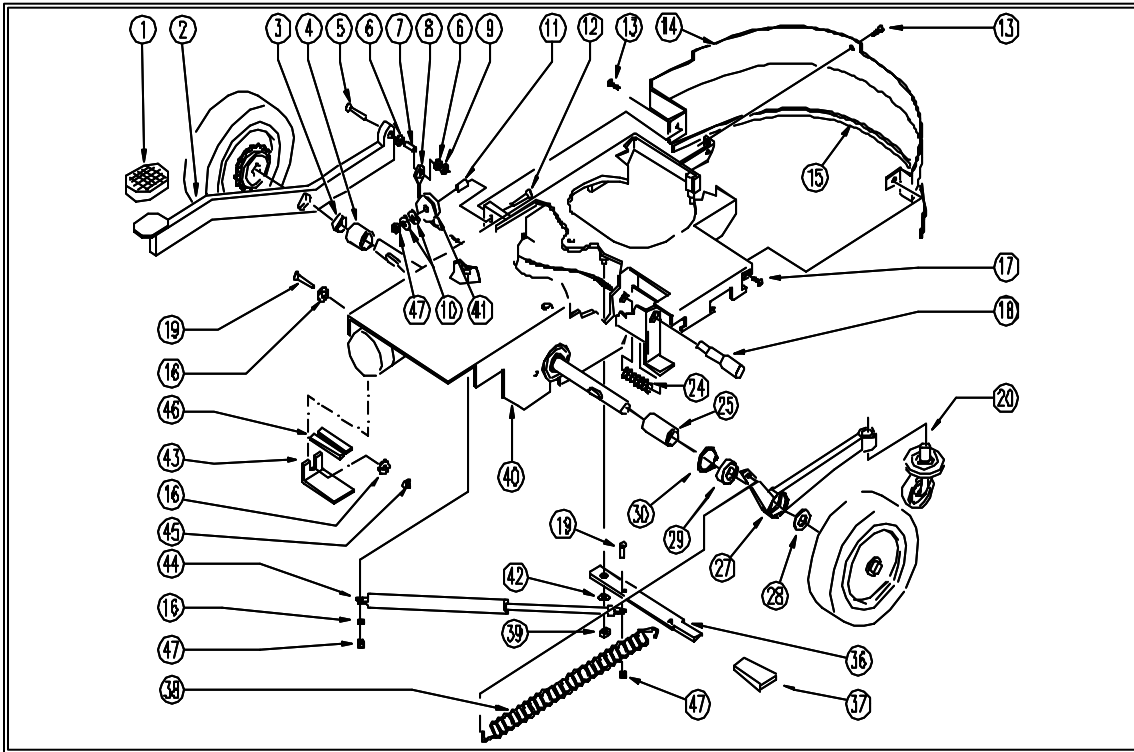

Back 1 page

SK 24 AUTOMATIC SCRUBBER CODE: pl1341 ad SN from 01K198

SK 24 AUTOMATIC SCRUBBER CODE: pl1341 ad SN from 01K198

REF.	CODE	DESCRIPTION	QTY
1	SL20009	RUBBER SHIM	1
2	SL39049	PEDAL	1
3	SL12071	BEARING	1
4	SL07519	SPACER	1
5	SL04036	SCREW	1
6	SL06034	WASHER	2
7	SL07561	SPACER	1
8	SL14346	CABLE	1
9	SL05087	NUT	1
10	SL06064	WASHER	2
11	SL07164	SPACER	1
12	SL04096	SCREW	1
13	SL04079	SCREW	2
14	SL39097	BULKHEAD	1
15	SL03542	OUTLINE	1
16	SL06022	WASHER	3
17	SL04065	SCREW	1
18	SL07516	PIN	1
19	SL04135	SCREW	2
20	SL08057	WHEEL	1
24	SL13128	SPRING	1
25	SL07520	SPACER	1