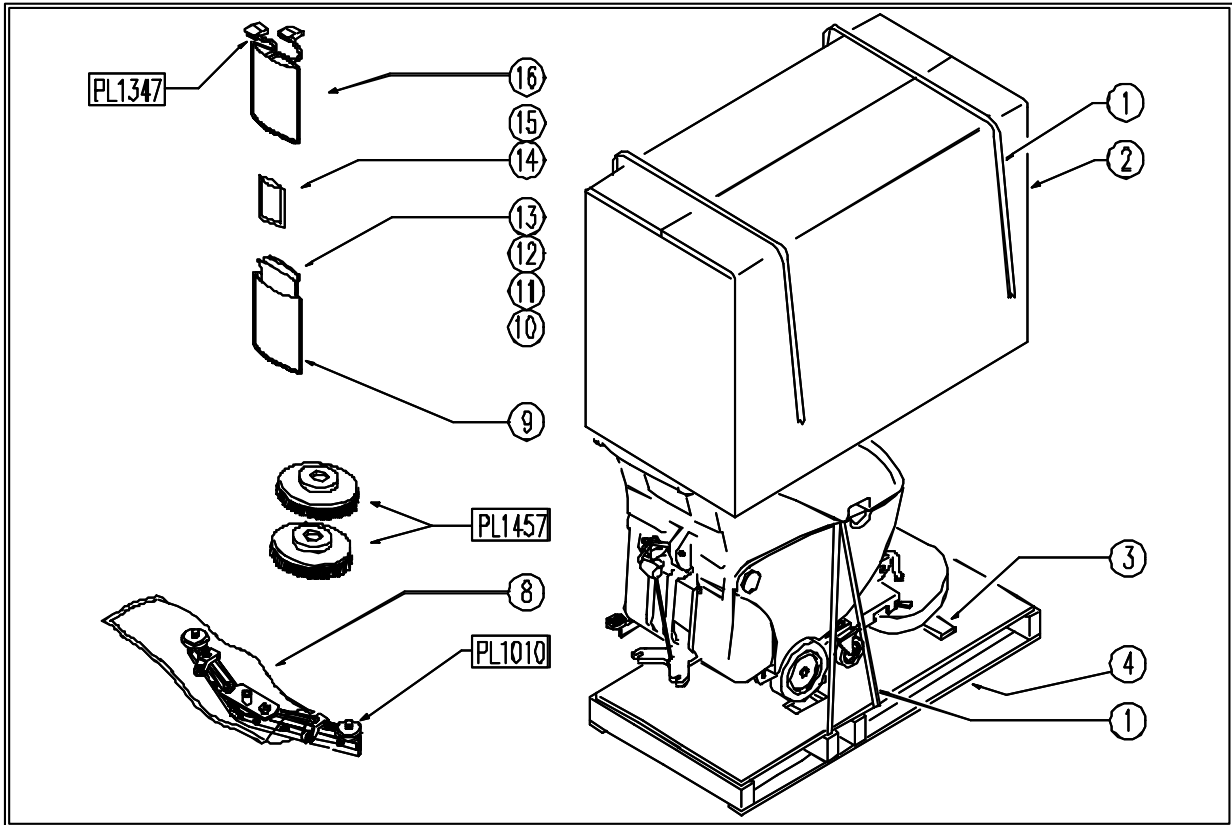

← Back 1 page

SK 24 AUTOMATIC SCRUBBER CODE: pl1458N aa SN from 01E635

REF.	CODE	DESCRIPTION	QTY
1	MP14300	STRAP	/
2	SL26133	CARDBOARD	1
3	SL26011	REINFORCEMENT	1
4	SL26132	PALLET	1
8	MP14302	ENVELOPE	1
9	SL25374N	ENVELOPE	1
10	SL25303N	SHEET	1
11	SL25401-3	WARRANTY COUPON	1
12	SL25401-8	EC CERTIFICATION	1
13	SL25989N-4	MANUAL	1
14	SL26029	ENVELOPE	1
15	SL23010K	CONNECTOR	1
16	SL26017	ENVELOPE	1