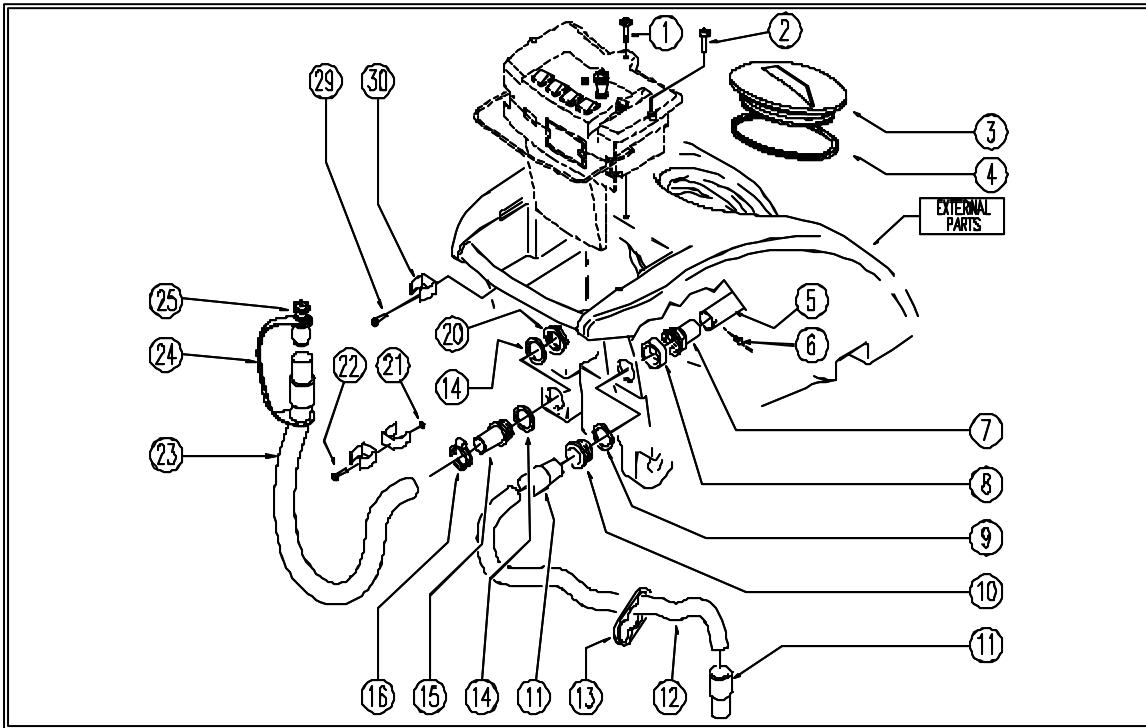

Next page →

← Back 1 page

SK 24 AUTOMATIC SCRUBBER CODE: pl1340 ab SN from 02A000			
REF.	CODE	DESCRIPTION	QTY
23	SL04377	SCREW	2
24	SL23209	FUSE TWEEZERS	1
25	SL23031	BOARD / CARD	1
26	SL13116	SPRING	1
27	SL09795	LEVER	1
28	SL04215	SCREW	3
29	SL06019	WASHER	1
30	SL04214	SCREW	6
31	SL06009	WASHER	4
32	SL23109	MICROSWITCH	2
33	SL04226	SCREW	1
34	SL23719	RELAIS	1
35	SL23722	RELAIS SUPPORT	1
36	SL04327	SCREW	2
40	SL17488-1	CONTROL PANEL	1
41	SL23183	SWITCH	2
42	SL23031-1	REFLEX REFLECTOR	1
43	SL23731-2	GEARCASE / BOARD	1
44	SL23954	EMERGENCY SWITCH	1
45	SL23955	CONTACT CARRIER	1
46	SL23956	CONNECTION	2
47	SL23570	SWITCH COVER	2

← Back 1 page

SK 24 AUTOMATIC SCRUBBER CODE: pl1012 ah SN from 01K187

SK 24 AUTOMATIC SCRUBBER CODE: pl1012 ah SN from 01K187

REF.	CODE	DESCRIPTION	QTY
1	SL14162	KLIP	1
2	SL04377	SCREW	2
3	SL17468	COVER	1
4	SL03487	GASKET	1
5	SL07420	HOSE	1
6	SL04325	SCREW	1
7	SL18349	CONNECTOR	1
8	SL07546	SPACER	1
9	SL03416	GASKET	1
10	SL18355	SUCTION OPENING	1
11	SL14003	SLEEVE	2
12	SL19021	HOSE	1
13	SL03437	PLAQUE	1
14	SL03441	GASKET	2
15	SL18350	CONNECTOR	1
16	SL14063	CLAMP	1
20	SL05075	NUT	1
21	SL05044	NUT	2
22	SL04032	SCREW	2
23	SL19113-5	HOSE	1
24	SL03577	CLAMP	1
25	SL18395	KNOB	1
29	SL04371	SCREW	2
30	SL13118	DUCT LOCK	3