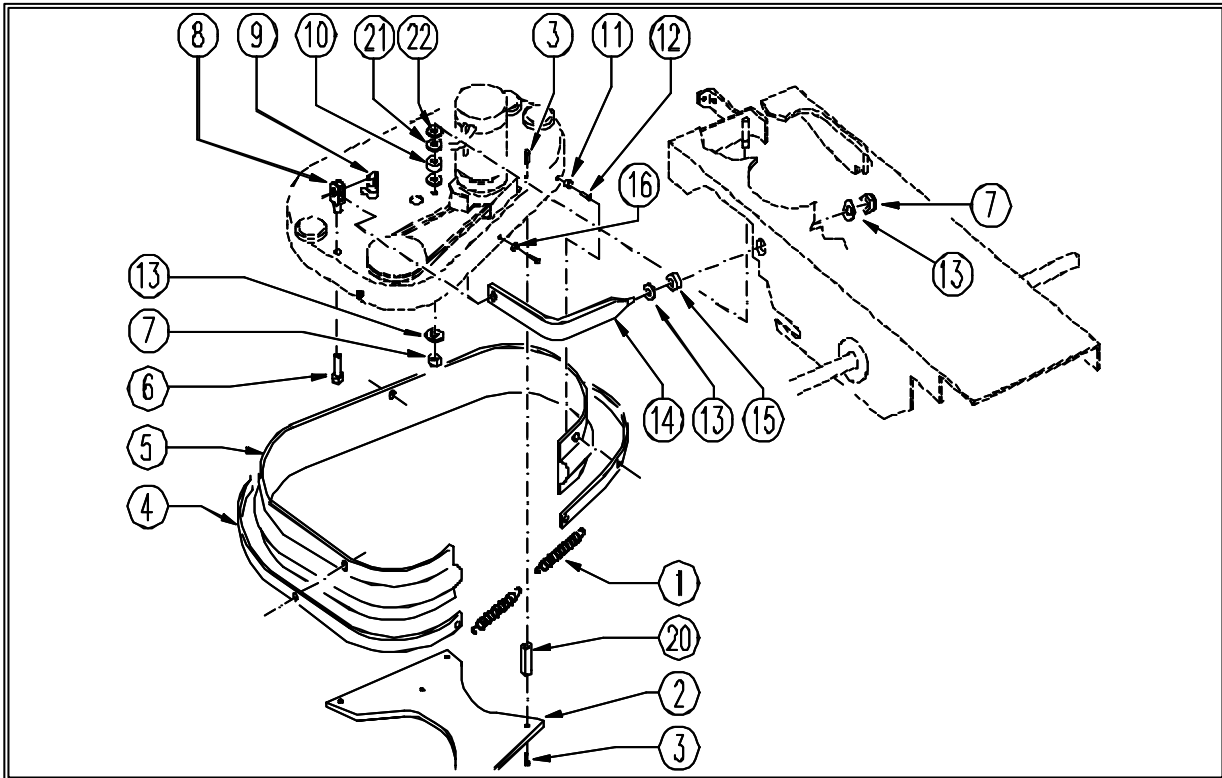

← Back 1 page

SK 24 AUTOMATIC SCRUBBER CODE: pl1456 ab SN from 01133

SK 24 AUTOMATIC SCRUBBER CODE: pl1456 ab SN from 01133

REF.	CODE	DESCRIPTION	QTY
1	SL13008	SPRING	2
2	SL03552	GUARD	1
3	SL04006	SCREW	10
4	SL03539	FLAP PRESS	1
5	SL03538	FLAP	1
6	SL04134	SCREW	1
7	SL05039	NUT	2
8	SL22008	FORK	1
9	SL22010	BRACKET / CLASP	1
16	SL05016	NUT	1
20	SL14355	SPACER	5
21	SL06062	WASHER	2
22	SL06101	WASHER	1
10	SL03209	RUBBER SHIM	1
11	SL07375	SPACER	3
12	SL04367	SCREW	4
13	SL06041	WASHER	3
14	SL39137	LEVER	1
15	SL07150	SPACER	1