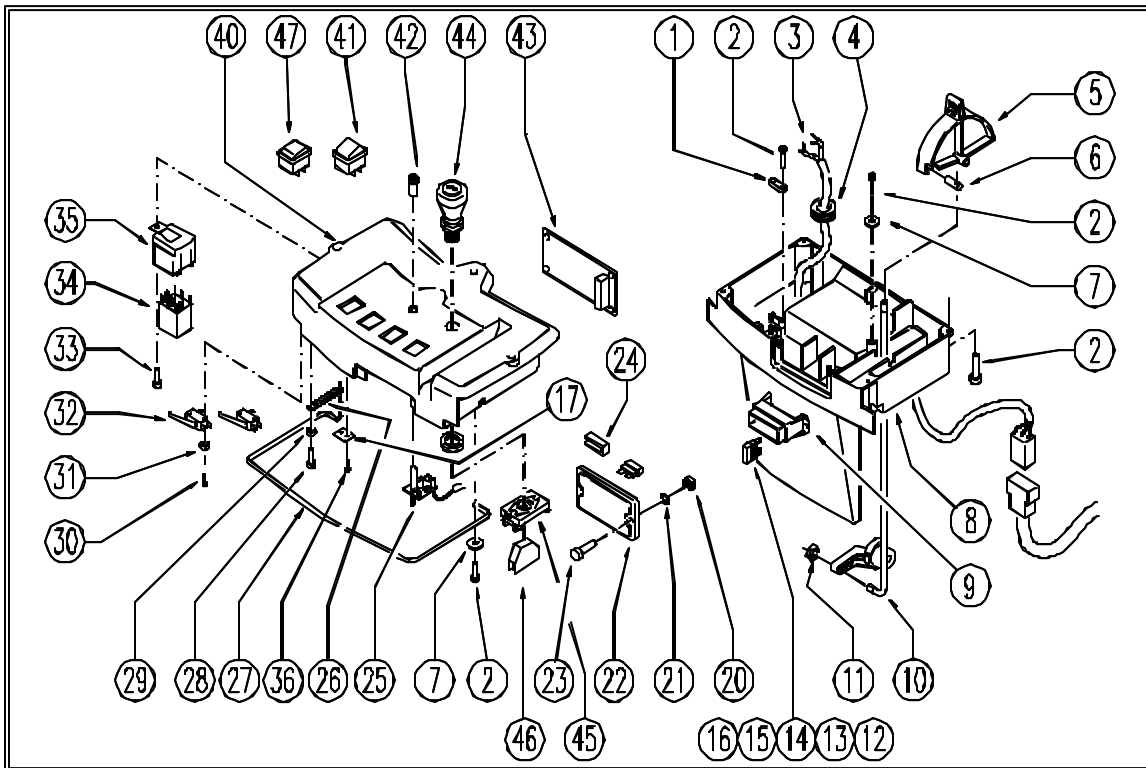

Click on icon to return to this page.

← Back 1 page

SK 24 AUTOMATIC SCRUBBER CODE: PF02270NTG-4 aa SN from 01E635

REF.	CODE	DESCRIPTION	QTY
1	PL1340	CONTROL PANEL	
2	PL1012	TANK	
3	PL1001	SUCTION UNIT	
4	PL1347	ELECTRIC UNIT	
5	PL1455	HEAD: MOTOR	
6	PL1337	HEAD: AXLE PULLEY	
7	PL1456	HEAD: FLAP	
8	PL1341	FRAME - TRANSPORT SYSTEM	
10	PL1343	DRIVE UNIT	
11	PL1010	SQUEEGEE	
12	PL1345	SQUEEGEE SUPPORT	
13	PL1346	TANK	
15	PL1457	BRUSHES	
16	PL1339N	EXTERNAL PARTS	
17	PL1458N	PACKING	
	WD27193	ELEC. WIRING DIAGRAM	
	WD27193-1	ELEC. SCHEMATIC DIAGRAM	

← Back 1 page

SK 24 AUTOMATIC SCRUBBER CODE: pl1340 ab SN from 02A000

SK 24 AUTOMATIC SCRUBBER CODE: pl1340 ab SN from 02A000

REF.	CODE	DESCRIPTION	QTY
	GR23715-4	PREASSEMBLED CTRL PANEL	1
1	SL09908	CABLE CLAMPING STAPLE	1
2	SL04187	SCREW	8
3	SL23733	WIRING	1
4	SL23695	FAIRLEAD	1
5	SL17490-1	LEVER	1
6	SL09808	ARTICULATION	1
7	SL06038	WASHER	2
8	SL17489-1	CONTROL PANEL	1
9	SL23894	FUSE CARRIER	1
10	SL09805	ROD	1
11	SL05041	NUT	1
12	SL23144	FUSE	2
13	SL23148	FUSE	2
14	SL23148	FUSE	2
15	SL23144	FUSE	2
16	SL23148	FUSE	1
17	SL09955	SUPPORT	1
20	SL05077	NUT	2
21	SL03116	GASKET	2
22	SL17149-1	LID	1

← Back 1 page

SK 24 AUTOMATIC SCRUBBER CODE: pl1339N ad SN from 02A000

REF.	CODE	DESCRIPTION	QTY
1	SL25056	LABEL	1
2	SL25364	LABEL	2
5	SL25369	LABEL	1
6	SL25960	LABEL	1
7	SL25928	LABEL	1
8	SL25187	LABEL	1
9	SL25002	LABEL	1
10	SL25177	LABEL	1
11	SL25053	LABEL	1
12	SL25401-3	PART NUMBER	1
13	SL17594	BLACK TANK	1
13	SL17594GR	GREY TANK	1
13	SL17594IC	BLUE TANK	1
14	SL17595AS	GREY TANK	1
14	SL17595BC	RED TANK	1
14	SL17595IC	BLUE TANK	1