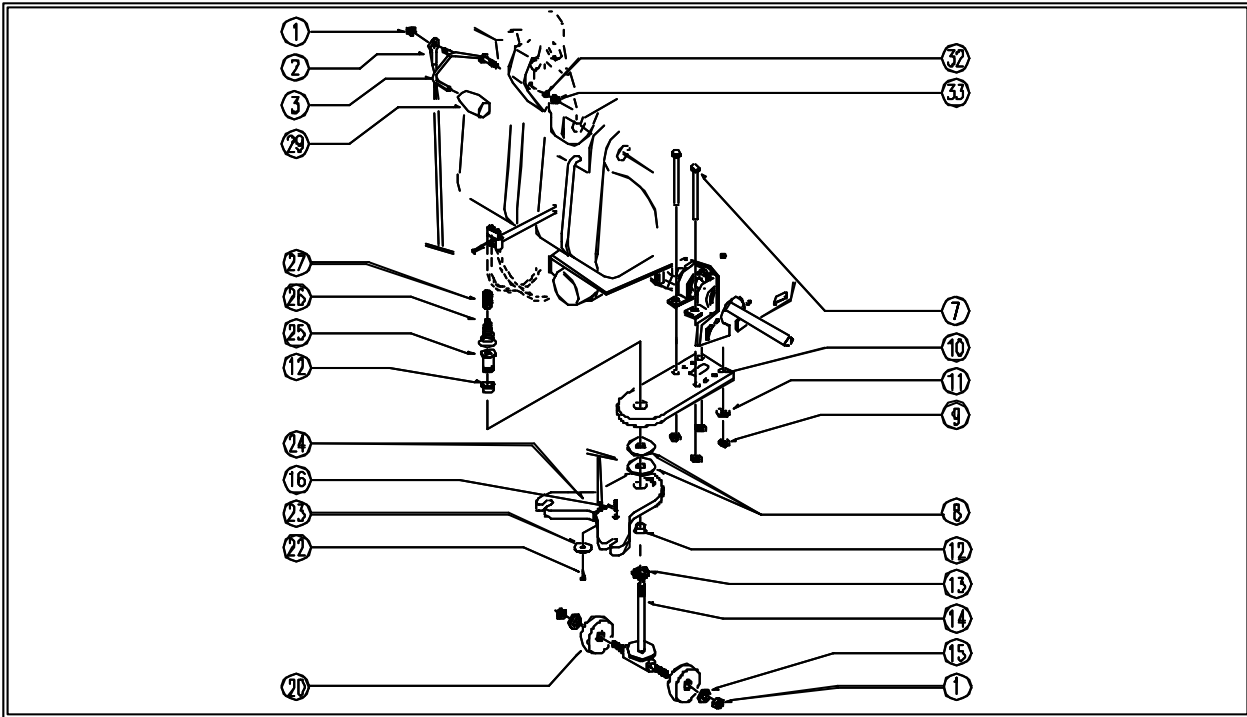

← Back 1 page

SK 24 AUTOMATIC SCRUBBER CODE: pl1345 ac SN from 01G000

SK 24 AUTOMATIC SCRUBBER CODE: pl1345 ac SN from 01G000

REF.	CODE	DESCRIPTION	QTY
1	SL05039	NUT	3
2	SL14247	CABLE	1
3	SL39036	LEVER	1
7	SL04004	SCREW	5
8	SL06106	WASHER	2
9	SL05039	NUT	5
10	SL39032	SUPPORT	1
11	SL06003	WASHER	4
12	SL12035	BEARING	2
13	SL05086	NUT	1
14	SL07507	PIN	1
15	SL06041	WASHER	2
16	SL11126	GRAIN	1
20	SL08043	WHEEL / SMALL WHEEL	2
22	SL04319	SCREW	1
23	SL06084	WASHER	1
24	SL39031	PLATE	1
25	SL07509	PIN	1
26	SL13126	SPRING	1
27	SL07508	NUT	1
29	SL20007	HANDGRIP	1
32	SL06050	WASHER	1
33	SL05032	NUT	1