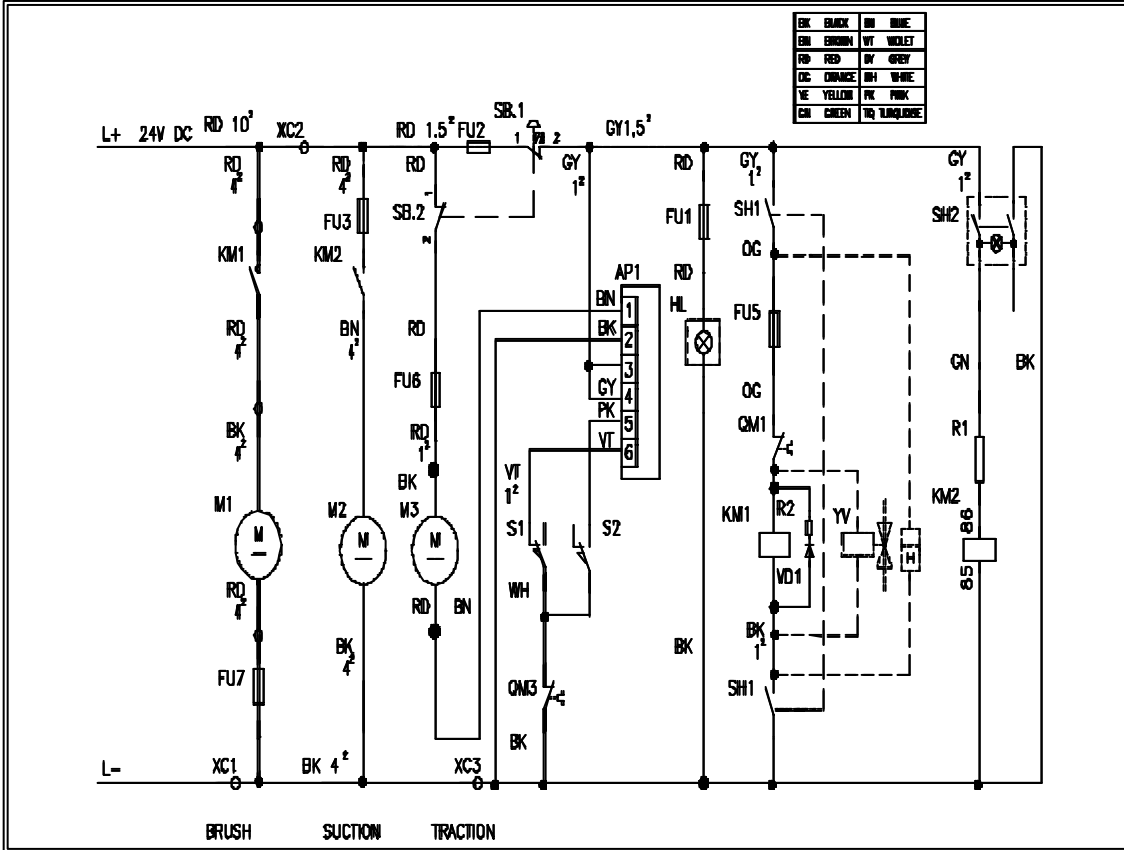

SK 24 AUTOMATIC SCRUBBER CODE: wd27193-1 ac SN from 02A000

SK 24 AUTOMATIC SCRUBBER CODE: wd27193-1 ac SN from 02A000

REF.	CODE	DESCRIPTION	QTY
AP1	SL23731-2	GEARCASE / BOARD	
FU1	SL23144	FUSIBLE	
FU2	SL23148	FUSIBLE	
FU3	SL23148	FUSIBLE	
FU5	SL23144	FUSIBLE	
FU6	SL23148	FUSIBLE	
FU7	SL23696	FUSIBLE	
GB1		BATERÍA	
HL	SL23031	INDICADOR	
KM1	SL23001	TELERRUPTOR	
KM2	SL23719	RELAY	
M1	SL02099	MOTOR	
M2	SL02303-J	MOTOR	
M3	SL02202	MOTOR	
QM1		THERMAL PROTECTION	
QM3		THERMAL PROTECTION	
R1	SL23734	RESISTANCE	
R2	SL23899	RESISTANCE	
S1	SL23109	MICROSWITCH