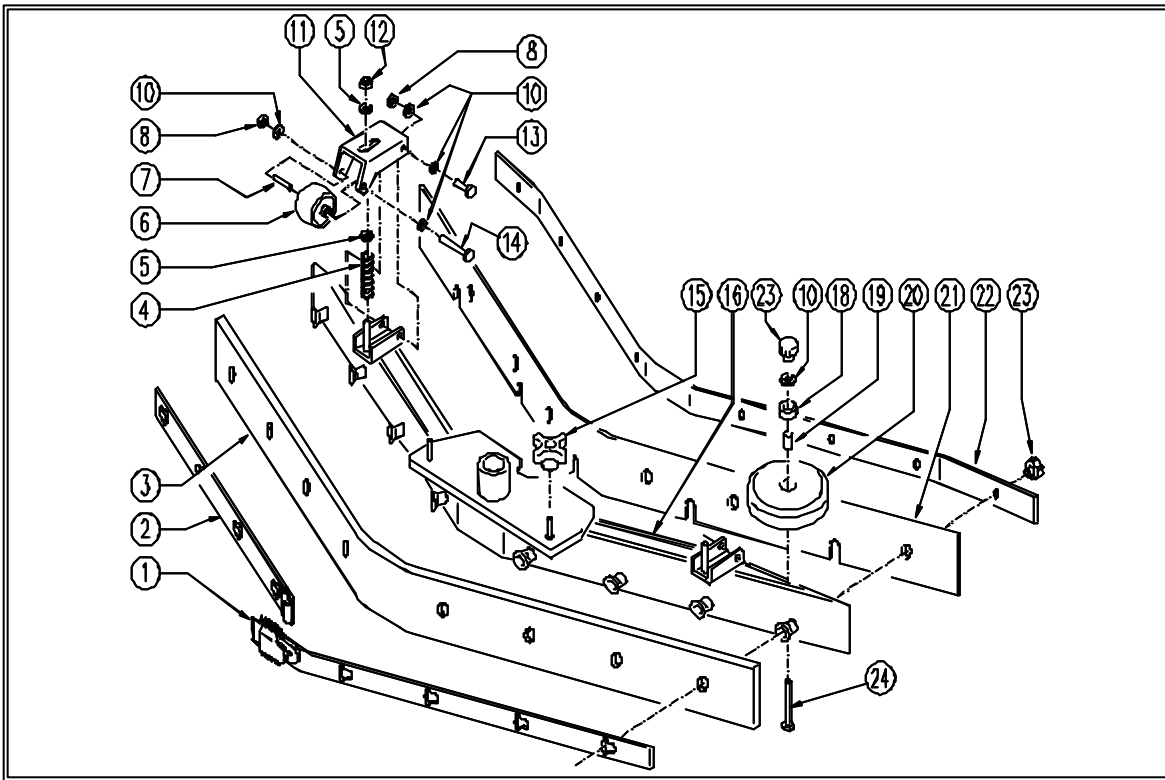

← Back 1 page

SK 24 AUTOMATIC SCRUBBER CODE: pl1343 aa SN from 00G056

SK 24 AUTOMATIC SCRUBBER CODE: pl1343 aa SN from 00G056

REF.	CODE	DESCRIPTION	QTY
1	SL04339	SCREW	4
2	GR12011	BEARING	2
3	SL08033	WHEEL	2
4	SL06025	WASHER	2
5	SL04077	SCREW	2
6	SL12022	FLANGE	2
7	SL12070	SUPPORT	2
8	SL11034	TANG / TONGUE	2
9	SL02202	MOTOR - SHAFT	1
10	SL04194	SCREW	1
11	SL05017	NUT	5
12	SL06023	WASHER	5
13	SL06022	WASHER	7
14	SL05041	NUT	1

SK 24 AUTOMATIC SCRUBBER CODE: pl1010 ae SN from 01J899

SK 24 AUTOMATIC SCRUBBER CODE: pl1010 ae SN from 01J899

REF	CODE	DESCRIPTION	QTY
	GR39027	SQUEEGEE UNIT	
1	SL39029	BLADE HOLDER	1
2	SL39030	BLADE HOLDER	1
3	SL03518	BLADE	1
4	SL13103	SPRING	2
5	SL06041	WASHER	4
6	SL08058	WHEEL	2
7	SL07526	SPACER	2
8	SL05058	NUT	6
10	SL06022	WASHER	14
11	SL39033	SUPPORT	2
12	SL05039	NUT	2
13	SL04135	SCREW	4
14	SL04061	SCREW	2
15	SL20061	HANDLE	2
16	SL39136	BODY	1
18	SL17608	BUSHING/BUSH	2
19	SL07065	SPACER	2
20	SL08040	WHEEL	2
21	SL03517	BLADE	1
22	SL39028	BLADE HOLDER	1
23	SL20058	HANDLE	10
24	SL04058	SCREW	2