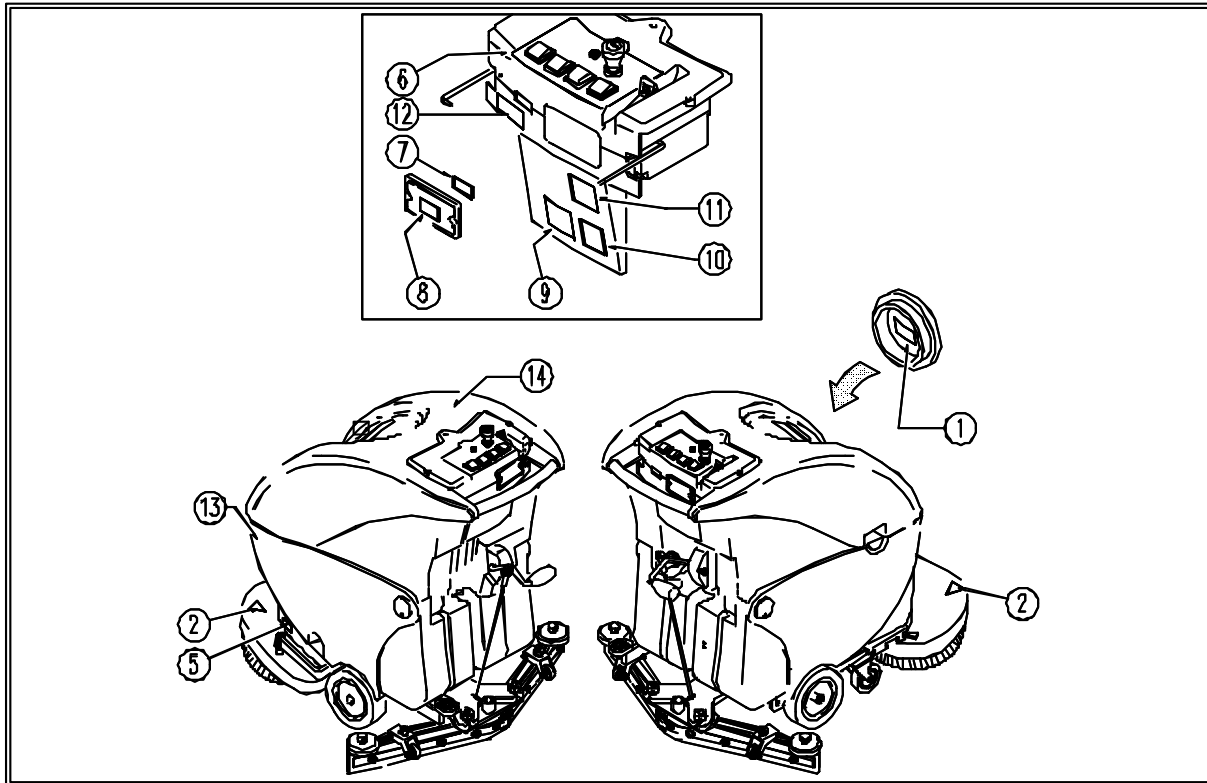

← Back 1 page

SK 24 AUTOMATIC SCRUBBER CODE: pl1339N ad SN from 02A000

REF.	CODE	DESCRIPTION	QTY
1	SL25056	LABEL	1
2	SL25364	LABEL	2
5	SL25369	LABEL	1
6	SL25960	LABEL	1
7	SL25928	LABEL	1
8	SL25187	LABEL	1
9	SL25002	LABEL	1
10	SL25177	LABEL	1
11	SL25053	LABEL	1
12	SL25401-3	PART NUMBER	1
13	SL17594	BLACK TANK	1
13	SL17594GR	GREY TANK	1
13	SL17594IC	BLUE TANK	1
14	SL17595AS	GREY TANK	1
14	SL17595BC	RED TANK	1
14	SL17595IC	BLUE TANK	1