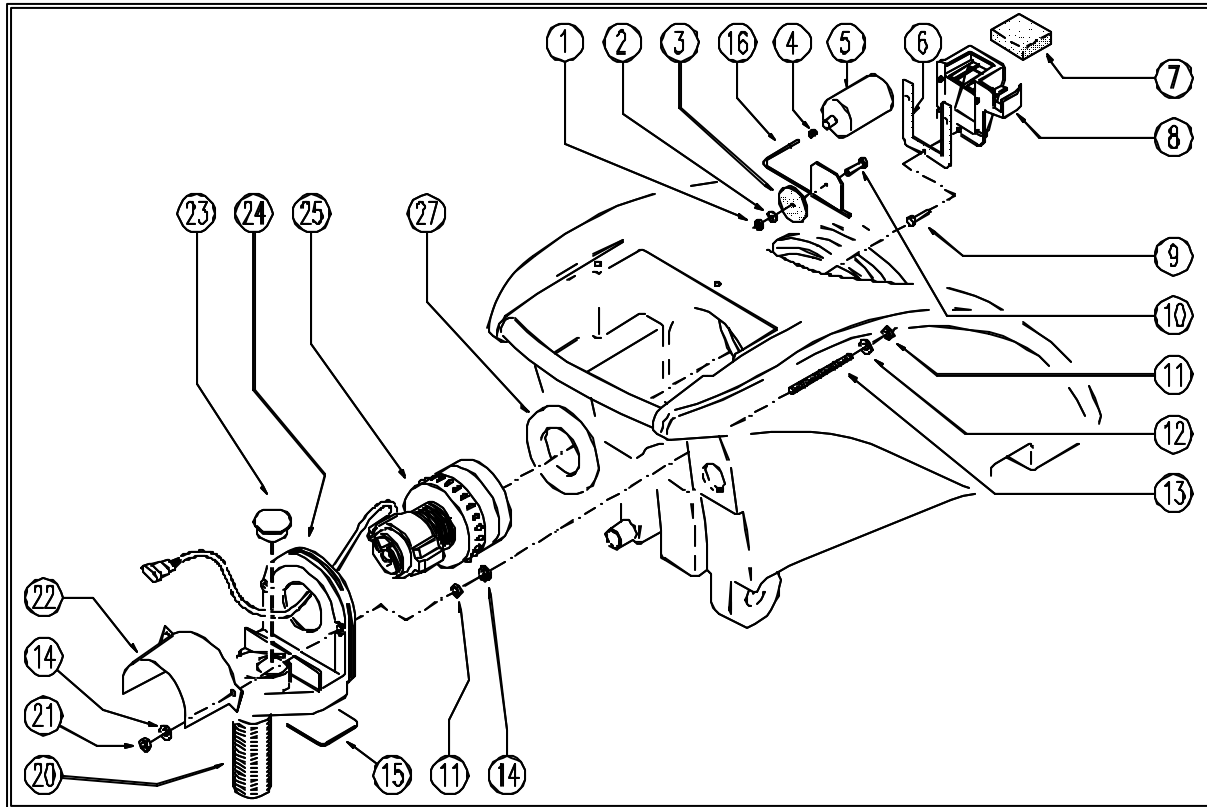

← Back 1 page

SK 24 AUTOMATIC SCRUBBER CODE: pl1001 ae SN from 01B600

REF.	CODE	DESCRIPTION	QTY
1	SL05087	NUT	1
2	SL06038	WASHER	1
3	SL03346	GASKET	1
4	SL04388	INSERT	1
5	SL18393	FLOAT	1
6	SL03429	GASKET	1
7	SL03345	FILTER	1
8	SL17492-1	SUPPORT	1
9	SL04095	SCREW	3
10	SL04310	SCREW	1
11	SL05017	NUT	4
12	SL06071	WASHER	2
13	SL04276	SCREW	2
14	SL06022	WASHER	4
15	SL17554	BULKHEAD	1
16	SL09827	ROD	1
20	SL19248	PIPE	1
21	SL05041	NUT	2
22	SL03514	SUCTION CONVEYOR	1
23	SL14240	CAP	1
24	SL03297	CAP / SHELL	1
25	SL02303-J	EXHAUSTER / ASPIRATOR	1
27	SL03033	GASKET	1