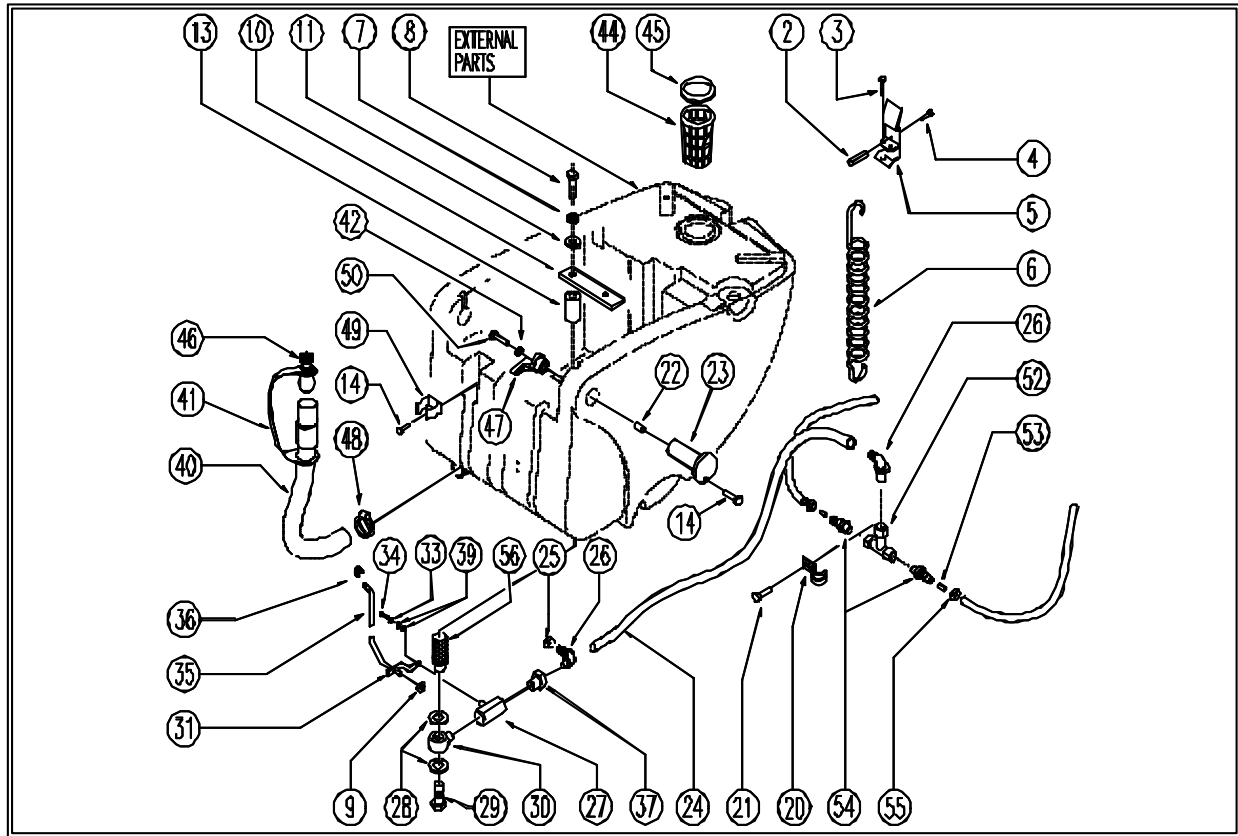

← Back 1 page

SK 24 AUTOMATIC SCRUBBER CODE: pl1346 ae SN from 02A200

SK 24 AUTOMATIC SCRUBBER CODE: pl1346 ae SN from 02A200

REF.	CODE	DESCRIPTION	QTY
2	SL07425	SPACER	1
3	SL04222	SCREW	2
4	SL04278	SCREW	1
5	SL09829-4	HOOK	1
6	SL13102	SPRING	1
7	SL06002	WASHER	2
8	SL04143	SCREW	2
9	SL05041	NUT	3
10	SL39098	BRACKET	1
11	SL06003	WASHER	2
13	SL07512	SPACER	2
14	SL04371	SCREW	4
20	SL23381	CLAMP	1
21	SL04062	SCREW	1
22	SL04171	INSERT	2
23	SL17493-1	PIN	2
24	SL19312	HOSE	1
25	SL14007	CLAMP	1
26	SL18341	UNION / CONNECTOR	2
27	SL18407	TAP	1

Next page →