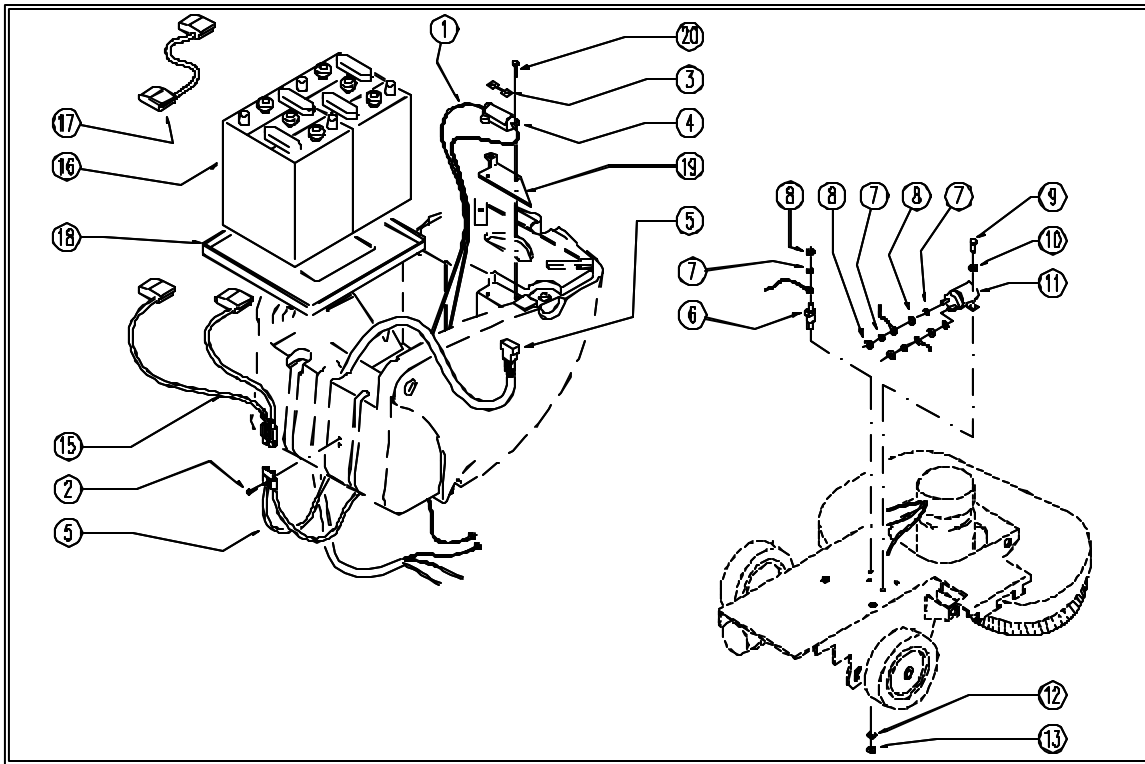

← Back 1 page

SK 24 AUTOMATIC SCRUBBER CODE: pl1347 ab SN from 01B600

SK 24 AUTOMATIC SCRUBBER CODE: pl1347 ab SN from 01B600

REF.	CODE	DESCRIPTION	QTY
1	SL23630	WIRING	1
2	SL04016	SCREW	2
3	SL23696	FUSE	1
4	SL23697	FUSE CARRIER	1
5	SL23629	WIRING	1
6	SL23103	SUPPORT	1
7	SL06002	WASHER	5
8	SL05004	NUT	5
9	SL04108	SCREW	2
10	SL06038	WASHER	2
11	SL23001	REMOTE CONTROL SWITCH	1
12	SL06087	WASHER	1
13	SL05039	NUT	1
15	SL23628	WIRING	1
16	AL03122	BATTERY	2
17	SL23838	BRIDGE / JUMPER	1
18	SL17162-1	PLATE	1
19	SL39096	SUPPORT	1
20	SL04316	SCREW	2